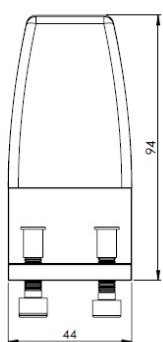

## Description:

Partition Panel Clamp, Back-To-Back, Alu, Black Painted, F/4-8 mm Panel Thickness. Incl. 4 Pcs of Bolts M6x25mm & 4 Pcs. of, Plastic Caps

## Item number:

22.10.811-0

Units	Box	Carton	HS Code	Barcode
Pcs.	1	100	7616991099	
				5704866503310

Back-To-Back