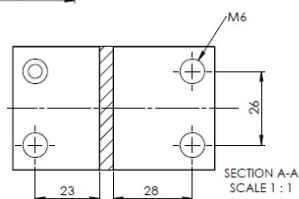

SISO A/S

Mileparken 11
DK-2740 Skovlunde
Denmark
VAT: DK 24786013

Phone +45 45 830 900

www.siso.dk
siso@siso.dk

Danske Bank
Nytorv Branch
Copenhagen
SWIFT: DABADKKK

Account no.
4180 3112 112936
IBAN Account
DK7230003112112936