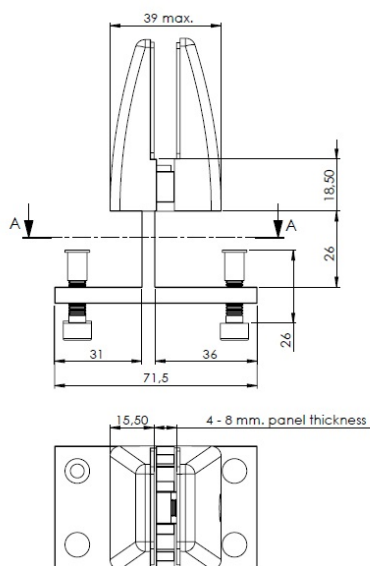

PRODUCT SHEET

Description:

Partition Panel Clamp, Back-To-Back, Alu, Black Painted, F/4-8 mm Panel Thickness. Incl. 4 Pcs of Bolts M6x25mm & 4 Pcs. of, Plastic Caps

Item number:

22.10.811-0

Units	Box	Carton	HS Code	Barcode
Pcs.	1	100	7616991099	
				5704866503310

Back-To-Back